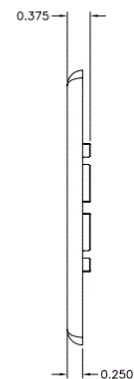

iStation

Wallplates

Wallplate With Label Fields

HUBBELL

Features

- Fits all Hubbell keystone connections (AV, data and fiber)
- Supplied with paper labels, clear and color match screw covers
- Secure; Requires removal to access connectivity

Ordering Information

Description	Color	UPC Number	Catalog Number
IFP Wallplate with Label Fields, Single Gang, 2-Port	White	662620826424	IFP12W

Listings

UL and cUL Listed 1863
RoHS Compliant

Specifications

Plate Material	High-impact thermoplastic (UL 94V-0)
----------------	--------------------------------------

Online Resources

eCatalog

Dimensions in Inches (mm)

Hubbell Wiring Device-Kellems • Hubbell Incorporated (Delaware) • 40 Waterview Drive • Shelton, CT 06484