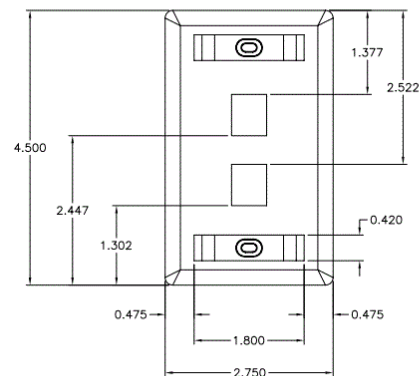

iStation

Wallplates

Wallplate With Label Fields

HUBBELL

Features

- Fits all Hubbell keystone connections (AV, data and fiber)
- Supplied with paper labels, clear and color match screw covers
- Secure; Requires removal to access connectivity

Ordering Information

Description	Color	UPC Number	Catalog Number
IFP Wallplate with Label Fields, Single Gang, 2-Port	White	662620826424	IFP12W

Listings

UL and cUL Listed 1863
RoHS Compliant

Specifications

Plate Material	High-impact thermoplastic (UL 94V-0)
----------------	--------------------------------------

Online Resources

eCatalog

Dimensions in Inches (mm)

Hubbell Wiring Device-Kellems • Hubbell Incorporated (Delaware) • 40 Waterview Drive • Shelton, CT 06484